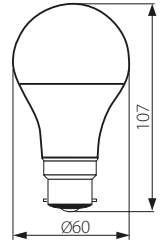

B22

LED SMD

LED technology

LED Leuchten
LED lamps
Lampes LED

RAPID PRO LED B22

RAPID PRO LED B22

Kanlux

RAPID PRO LED B22-WW	22952	3000
RAPID PRO LED B22-CW	22953	6500