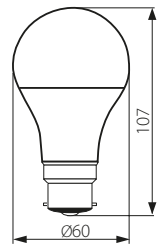

RAPID MAXX LED B22

Kanlux

RAPID MAXX LED B22-WW	23284	3000
RAPID MAXX LED B22-CW	23285	6500