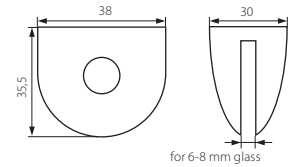

RUBINAS LED

LED technology

RUBINAS 2LED