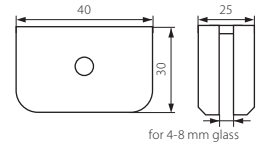

LED SMD

Dekorative Möbelleuchte
Decorative furniture mounted LED fitting
Luminaire LED décoratif pour meubles

ZAFIRAS LED

LED technology

ZAFIRAS LED