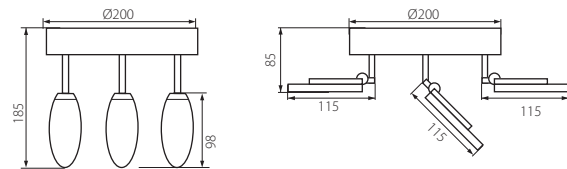

SILMA LED

320°

90°

SILMA LED EL-10

SILMA LED EL-20

SILMA LED EL-10

SILMA LED EL-20

SILMA LED EL-30

SILMA LED EL-30

SILMA LED EL-40

SILMA LED EL-40

220-240V~
50/60Hz

95 [°]

1-2,5 [mm]

3000 [h]

IP 20

≥12000 [h]

17000 [h]

ERC

CE

Kanlux

[W]

[lm]

Model	Article No.	Power [W]	Light Output [lm]	Icon
SILMA LED EL-10	24440	6	320	
SILMA LED EL-20	24441	2 x 6	2 x 320	
SILMA LED EL-30	24442	3 x 6	3 x 320	
SILMA LED EL-40	24443	4 x 6	4 x 320	