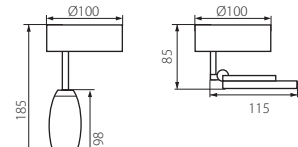

SILMA LED

320°

90°

SILMA LED EL-10

SILMA LED EL-20

SILMA LED EL-10

SILMA LED EL-20

SILMA LED EL-30

≥12000 [h]

17000 [h]

ERC

CE

Kanlux

[W]

[lm]

Model	Article No.	Power [W]	Light Output [lm]	Icon
SILMA LED EL-10	24440	6	320	
SILMA LED EL-20	24441	2 x 6	2 x 320	
SILMA LED EL-30	24442	3 x 6	3 x 320	
SILMA LED EL-40	24443	4 x 6	4 x 320	