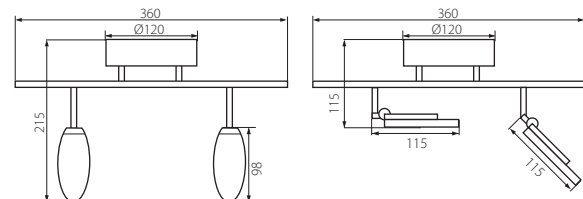

SILMA LED

320°

90°

SILMA LED EL-10

SILMA LED EL-20

SILMA LED EL-10

SILMA LED EL-20

SILMA LED EL-30

≥12000 [h]

17000 [h]

ERC

CE

Kanlux

[W]

[lm]

Model	Article No.	Power [W]	Light Output [lm]	Icon
SILMA LED EL-10	24440	6	320	
SILMA LED EL-20	24441	2 x 6	2 x 320	
SILMA LED EL-30	24442	3 x 6	3 x 320	
SILMA LED EL-40	24443	4 x 6	4 x 320	