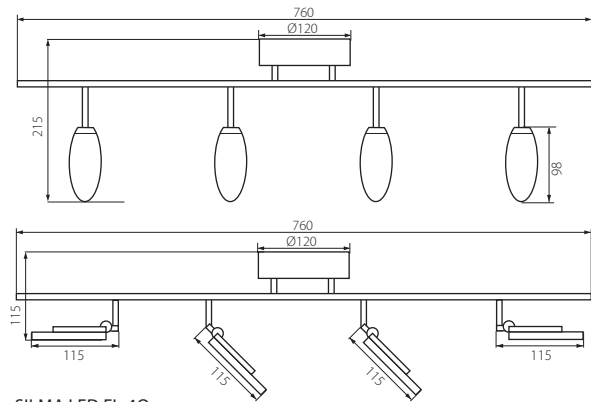

SILMA LED

320°

90°

SILMA LED EL-10

SILMA LED EL-20

SILMA LED EL-10

SILMA LED EL-20

SILMA LED EL-30

SILMA LED EL-30

SILMA LED EL-40

SILMA LED EL-40

220-240V~
50/60Hz

95 [°]

1-2,5 [mm]

3000 [h]

IP 20

≥12000 [h]

17000 [h]

ERC

CE

Kanlux

[W]

[lm]

Model	Article No.	Power [W]	Light Output [lm]	Icon
SILMA LED EL-10	24440	6	320	
SILMA LED EL-20	24441	2 x 6	2 x 320	
SILMA LED EL-30	24442	3 x 6	3 x 320	
SILMA LED EL-40	24443	4 x 6	4 x 320	