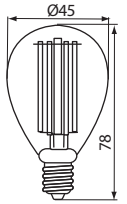

LED
FILAMENT

LED Leuchten
LED lamps
Lampes LED

NUPI FILLED

NUPI FILLED 4W E14 -WW

NUPI FILLED 4W E27-WW

220-240V ~
50/60Hz

4W

400lm