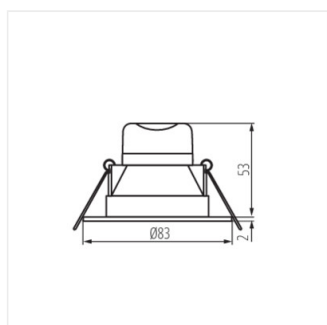

- Materiale del corpo: materiale plastico
- Materiale del diffusore: materiale plastico

IVIAN

Lampada spot led IP44

IVIAN LED 4,5W W-WW

IVIAN LED 4,5W SN-WW

IVIAN LED 4,5W W-NW

IVIAN LED 4,5W SN-NW

IVIAN LED 4-5W