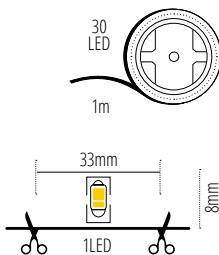

LED-Set mit Bewegungssensor
Storage cell LED set with a pass through detector
Ensemble LED avec capteur de mouvement

LEDS-SET

Adjustable working time
15s/
130s/
380s

LEDS SET W-SE ACCU

Kanlux

LEDS SET W-SE ACCU