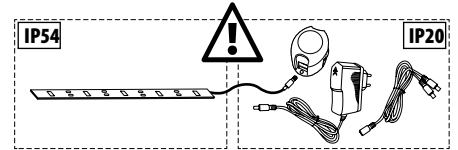

LEDS-SET

LED-Set mit Bewegungssensor
Double LED set with a pass through detector
Ensemble LED avec capteur de mouvement

LEDS SET B-SE DBL

220-240V~
50/60 Hz

6,5 [W]

15000 [h]

≥15000

2x240 [mm]

A-A++

IP 54/20

ERC

CE

Kanlux

LEDS SET B-SE DBL

26325

3000-3900