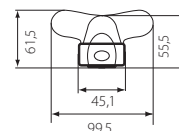

# ALDO 4LED

Linien-Beleuchtungsfassung  
Series luminaire  
Luminaire d'éclairage linéaire

ALDO 4LED 1X60

ALDO 4LED 2X60

ALDO 4LED 1X60R

ALDO 4LED 2X60R

ALDO 4LED 1X60  
ALDO 4LED 1X120  
ALDO 4LED 1X150

ALDO 4LED 2X60  
ALDO 4LED 2X120  
ALDO 4LED 2X150