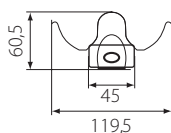

ALDO 4LED 1X60R
ALDO 4LED 1X120R
ALDO 4LED 1X150R