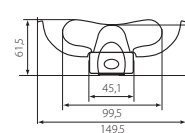

ALDO 4LED 2X60R
ALDO 4LED 2X120R
ALDO 4LED 2X150R

220-240V~
50/60Hz

IP
20

ERC

CE

Kanlux

ALDO 4LED 1X60	26360	max 18W
ALDO 4LED 1X60R	26370	max 18W
ALDO 4LED 1X120	26361	max 36W
ALDO 4LED 1X120R	26371	max 36W
ALDO 4LED 1X150	26362	max 58W
ALDO 4LED 1X150R	26372	max 58W
ALDO 4LED 2X60	26363	2x max 18W
ALDO 4LED 2X60R	26373	2x max 18W
ALDO 4LED 2X120	26364	2x max 36W
ALDO 4LED 2X120R	26374	2x max 36W
ALDO 4LED 2X150	26365	2x max 58W
ALDO 4LED 2X150R	26375	2x max 58W