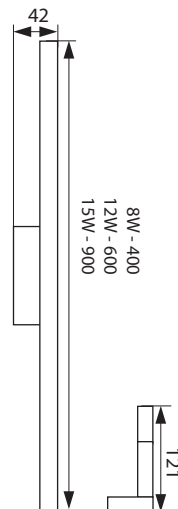

IP44

# ASTEN LED

ASTEN LED IP44 8W NW

ASTEN LED IP44 12W NW

ASTEN LED IP44 15W NW

220-240V~  
50/60Hz

4000 K

≥15000

2x(0,7-1,5)

25000

EAC

CE

**Kanlux**

|                       |       |      |        |
|-----------------------|-------|------|--------|
| ASTEN LED IP44 8W-NW  | 26680 | 8 W  | 450 lm |
| ASTEN LED IP44 12W-NW | 26681 | 12 W | 770 lm |
| ASTEN LED IP44 15W-NW | 26682 | 15 W | 970 lm |