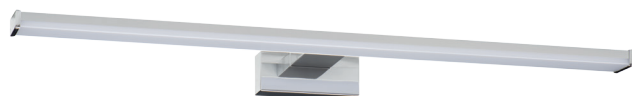

# ASTEN LED

ASTEN LED IP44 8W NW

ASTEN LED IP44 12W NW

ASTEN LED IP44 15W NW

220-240V~  
50/60Hz

4000 K

≥15000

2x(0,7-1,5)

25000

EAC

CE

**Kanlux**

|                       |       |      |        |
|-----------------------|-------|------|--------|
| ASTEN LED IP44 8W-NW  | 26680 | 8 W  | 450 lm |
| ASTEN LED IP44 12W-NW | 26681 | 12 W | 770 lm |
| ASTEN LED IP44 15W-NW | 26682 | 15 W | 970 lm |