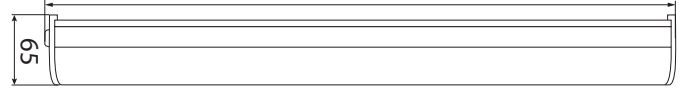

LED SMD

IP44

ROLSO LED

Wandleuchte
Wall-mounted fixture
Applique

ROLSO LED IP44 15W-NW - 600
ROLSO LED IP44 20W-NW - 900

ROLSO LED