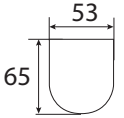

LED SMD

IP44

ROLSO LED

Wandleuchte
Wall-mounted fixture
Applique