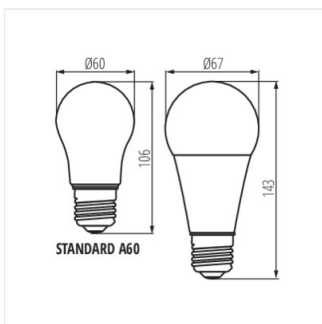

IT

iQ. LED

Kanlux

IQ-LED A67

Lampadina led

IQ-LED A67 17,5W

IQ-LED A67 19W

IQ-LED A67 17,5W