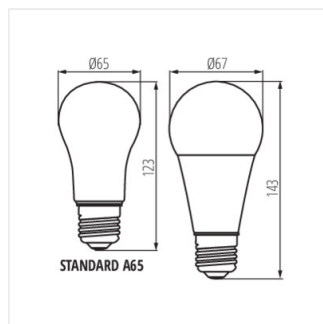

IT

iQ. LED

Kanlux

IQ-LED A67

Lampadina led

IQ-LED A67 17,5W

IQ-LED A67 19W

IQ-LED A67 17,5W