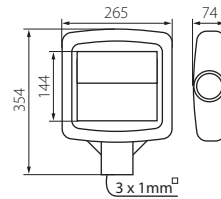

STREET LED

STREET LED 4000

STREET LED 4000

STREET LED 8000

STREET LED 8000

STREET LED 12000

STREET LED 12000

- 220-240V ~ 50/60Hz
- 6x MacAdam 4000
- 0°
- 0°
- [-35+40]
- 1.0m
- 3x1,0mm² 40cm²
- ≥20000
- 35000h
- IP65
- ⚡
- ⚡
- EAC
- CE

Kanlux

Model	Part No.	Power [W]	Light Output [lm]
STREET LED 4000 NW	27330	30	3900
STREET LED 8000 NW	27331	60	7800
STREET LED 12000 NW	27332	90	11700

DE
grau
Gehäuse: Aluminiumlegierung / Glocke: Kunststoff