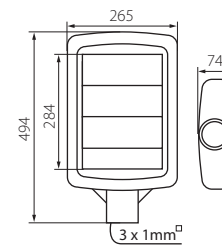

STREET LED

STREET LED 4000

STREET LED 4000

STREET LED 8000

STREET LED 8000

STREET LED 12000

STREET LED 12000

- 220-240V ~ 50/60Hz
- 6x MacAdam 4000
- 0°
- 0°
- [-35+40]
- 1.0m
- 3x1,0mm² 40cm²
- ≥20000
- 35000h
- IP65
- ⚡
- ⚡
- EAC
- CE

Kanlux

Model	Part No.	Power [W]	Light Output [lm]
STREET LED 4000 NW	27330	30	3900
STREET LED 8000 NW	27331	60	7800
STREET LED 12000 NW	27332	90	11700

DE
grau
Gehäuse: Aluminiumlegierung / Glocke: Kunststoff