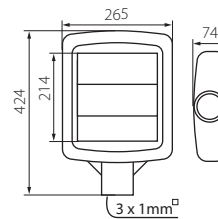

STREET LED

STREET LED 4000

STREET LED 4000

STREET LED 8000

STREET LED 8000

STREET LED 12000

STREET LED 12000

- 220-240V ~ 50/60Hz
- 6x MacAdam 4000
- 0°
- 0°
- [-35+40]
- 1.0m
- 3x1,0mm² 40cm²
- ≥20000
- 35000h
- IP65
- ⚡
- ⚡
- EAC
- CE

Kanlux

Model	Part No.	Power [W]	Light Output [lm]
STREET LED 4000 NW	27330	30	3900
STREET LED 8000 NW	27331	60	7800
STREET LED 12000 NW	27332	90	11700

DE
grau
Gehäuse: Aluminiumlegierung / Glocke: Kunststoff