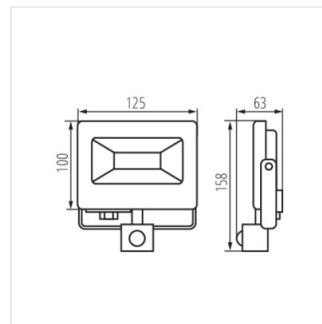

ANTEM LED 20W-NW-SE B