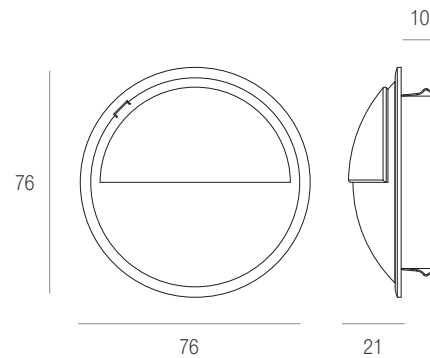

Bolero OL7

Specifications

Model	Index	Power (W)	Light Source	CCT (K)	lm	lm/W	IP	Weight (KG)
OL-OL7-I-W-1-PL-00-01	I	1,8 W	W	6000 K	54	30	20	-
OL-OL7-I-H-1-PL-00-01	I	1,8 W	WW	3000 K	49	27	20	-
OL-OL7-G-W-1-PL-00-01	G	1,8 W	W	6000 K	54	30	20	-
OL-OL7-G-H-1-PL-00-01	G	1,8 W	WW	3000 K	49	27	20	-
OL-OL7-D-W-1-PL-00-01	D	1,8 W	W	6000 K	54	30	20	-
OL-OL7-D-H-1-PL-00-01	D	1,8 W	WW	3000 K	49	27	20	-

Further information

Material: aluminum

Light source: non-exchangeable LED modules

Method of installation: back box Ø 60 mm

Warranty: 36 months

Chart photometric

Key to symbols

	Floor wide angle lights		Champagne		Tightness
	Built-in furniture wide angle lights		Transparent		Resistance
	Built-in furniture narrow angle lights		Colour of light		Protection class I
	Overhead furniture wide angle lights		Blue		Protection class II
	Overhead furniture narrow angle lights		Neutral		Protection class III
	Furniture lights mounted on glazing		Cool white		Device independent of lamps
	Built-in wide angle lights		Warm white		Short-circuit and overload proof safety transformer
	Overhead wide angle lights		Rated power		SELV protection
	Wall-mounted wide angle lights		LED power		Min. distance from illuminated item
	Hanging wide angle lights		Fixture power		Weight
	Surface Finishing		DC voltage		Single LED tape module dimensions
	Stainless steel (INOX)		AC voltage		Min. operating temperature
	Chrome plating		LED light flux		Max. operating temperature
	White		Luminaire light flux		Constant current
	Black		Luminous efficacy luminaire		Constant voltage
	Aged brass		LED Light source		PF (Power Factor)
	Aluminium		Replaceable Light source		Input voltage
	Brushed nickel (INOX)		Energy efficiency class - LED		Output voltage
	Brushed stainless steel (INOX)		Energy efficiency class - replaceable light sources		Compatibility with intelligent home systems
	Mirror (INOX)		Colour rendering index		Dimming options
	Matte brass		Colour temperature		No dimming