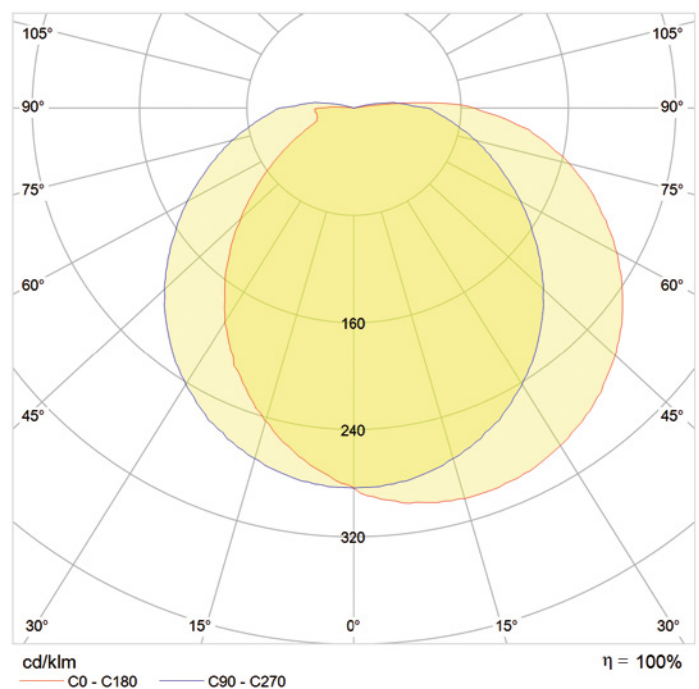

Bolero OL7

Specifications

Model	Index	Power (W)	Light Source	CCT (K)	lm	lm/W	IP	Weight (KG)
OL-OL7-I-W-1-PL-00-01	I	1,8 W	W	6000 K	54	30	20	-
OL-OL7-I-H-1-PL-00-01	I	1,8 W	WW	3000 K	49	27	20	-
OL-OL7-G-W-1-PL-00-01	G	1,8 W	W	6000 K	54	30	20	-
OL-OL7-G-H-1-PL-00-01	G	1,8 W	WW	3000 K	49	27	20	-
OL-OL7-D-W-1-PL-00-01	D	1,8 W	W	6000 K	54	30	20	-
OL-OL7-D-H-1-PL-00-01	D	1,8 W	WW	3000 K	49	27	20	-

Further information

Material: aluminum

Light source: non-exchangeable LED modules

Method of installation: back box Ø 60 mm

Warranty: 36 months

Chart photometric

Key to symbols

	Floor wide angle lights		Champagne		Tightness
	Built-in furniture wide angle lights		Transparent		Resistance
	Built-in furniture narrow angle lights		Colour of light		Protection class I
	Overhead furniture wide angle lights		Blue		Protection class II
	Overhead furniture narrow angle lights		Neutral		Protection class III
	Furniture lights mounted on glazing		Cool white		Device independent of lamps
	Built-in wide angle lights		Warm white		Short-circuit and overload proof safety transformer
	Overhead wide angle lights		Rated power		SELV protection
	Wall-mounted wide angle lights		LED power		Min. distance from illuminated item
	Hanging wide angle lights		Fixture power		Weight
	Surface Finishing		DC voltage		Single LED tape module dimensions
	Stainless steel (INOX)		AC voltage		Min. operating temperature
	Chrome plating		LED light flux		Max. operating temperature
	White		Luminaire light flux		Constant current
	Black		Luminous efficacy luminaire		Constant voltage
	Aged brass		LED Light source		PF (Power Factor)
	Aluminium		Replaceable Light source		Input voltage
	Brushed nickel (INOX)		Energy efficiency class - LED		Output voltage
	Brushed stainless steel (INOX)		Energy efficiency class - replaceable light sources		Compatibility with intelligent home systems
	Mirror (INOX)		Colour rendering index		Dimming options
	Matte brass		Colour temperature		No dimming