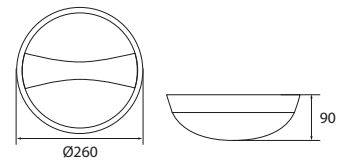

ELNER LED

ELNER LED

ELNER LED 8W

ELNER LED 15W

- IP 44
- 220-240V-50/60Hz
- ≥30000
- 120
- 20000 [h]
- 4000K
- 2 x 1.5
- 20÷40
- ≥80
- EAC
- CE

Kanlux

ELNER LED 8W-NW-B	27560	8	360
ELNER LED 15W-NW-B	27561	15	660