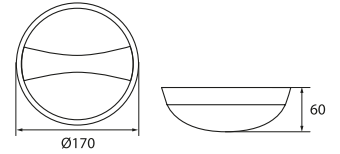

ELNER LED

ELNER LED

ELNER LED 8W

ELNER LED 15W

- IP 44
- 220-240V-50/60Hz
- ≥30000
- 120
- 20000 [h]
- 4000K
- 2 x 1.5
- 20÷40
- ≥80
- EAC
- CE

Kanlux

ELNER LED 8W-NW-B	27560	8	360
ELNER LED 15W-NW-B	27561	15	660