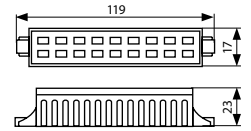

LED SMD

R7s

LED Leuchten
LED lamps
Lampes LED

RANGO

RANGO R7S SMD

RANGO R7S

220-240V~
50/60Hz

6
[W]