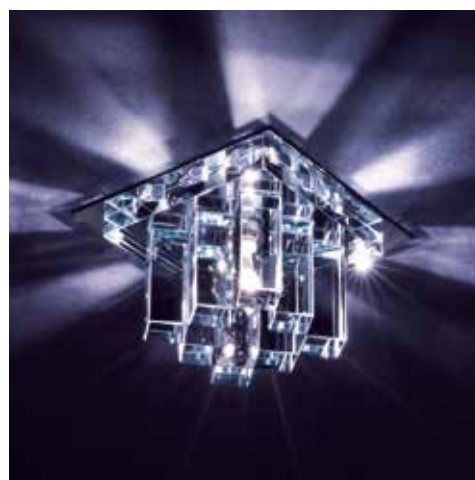

G9

LED SMD

ZUBI

LED Leuchten
LED lamps
Lampes LED

ZUBI LED 3,5W G9-WW

220-240V~
50/60Hz

3,5

300