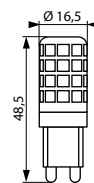

LED Leuchten
LED lamps
Lampes LED

ZUBI LED 3,5W G9-WW