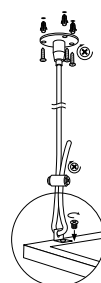

### ZUBEHÖR / ACCESSORIES / ACCESSOIRES

	<b>Kanlux</b>		[W]
BRAVO DRIVER 28W	28029	28 W	
BRAVO DRIVER 36W	28025	36 W	
BRAVO DRIVER 40W	28026	40 W	
BRAVO DRIVER 45W	28027	45 W	
BRAVO DRIVER 50W	28028	50 W	

index			
750mA	28029	BRAVO DRIVER 28W	-----> BRAVO S 28W... BRAVO PU 28W...
800mA	28025	BRAVO DRIVER 36W	-----> BRAVO P 36W... BRAVO PU 36W...
1050mA	28026	BRAVO DRIVER 40W	-----> BRAVO S 40W... BRAVO PU 40W...
1050mA	28027	BRAVO DRIVER 45W	-----> BRAVO S 45W...
950mA	28028	BRAVO DRIVER 50W	-----> BRAVO S 50W...

## BRAVO SPN, CLIPS, GRIP

BRAVO S/P GRIP

BRAVO CLIPS

BRAVO SPN

### ZUBEHÖR / ACCESSORIES / ACCESSOIRES

	index	28504	28502	28500
		SPN BRAVO	CLIPS BRAVO	BRAVO GRIP
BRAVO P 36W6060NW W	28000	✓	✓	✓
BRAVO P 36W6060NW SR	28001	✓	✓	✓
BRAVO PU36W6060NW W	28002	✓	✓	✓
BRAVO PU36W6060NW SR	28003	✓	✓	✓
BRAVO P 36W6060CW W	28006	✓	✓	✓
BRAVO P 45W6060NW W	28008	✓	✓	✓
BRAVO P 45W6060NW SR	28009	✓	✓	✓
BRAVO PU36W6262NW W	28024	✓	✓	✓
BRAVO PU36W12030NW W	28050	✓	✓	✓
BRAVO S 40W6060NW W	28011	✓	✓	✓
BRAVO S 40W6060NW SR	28012	✓	✓	✓
BRAVO SU40W6060NW W	28013	✓	✓	✓
BRAVO SU40W6060NW SR	28016	✓	✓	✓
BRAVO S 40W6060CW W	28019	✓	✓	✓
BRAVO S 50W6060NW SR	28022	✓	✓	✓
		Stahseil BRAVO S/P Steel line BRAVO S/P Câble en acier BRAVO S/P	Montageklammer BRAVO S/P im GK Platen. Mounting clips for BRAVO S/P in GK boards. Clip de montage BRAVO S/P.	Montagegriff BRAVO S/P Assembly handle for BRAVO S/P Poignée de montage BRAVO S/P