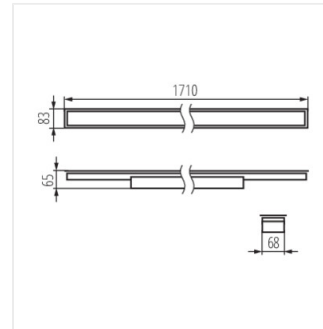

ALD 50W-840-MAT-W-PT

ALD 50W-840-MPR-B-PT

ALD 50W-840-MPR-SR-PT

ALD 50W-840-MPR-W-PT

ALIN LED DALI 50W 1710mm PT

Plafoniera led lineare

ALD 50W-830-MAT-B-PT

ALD 50W-830-MAT-SR-PT