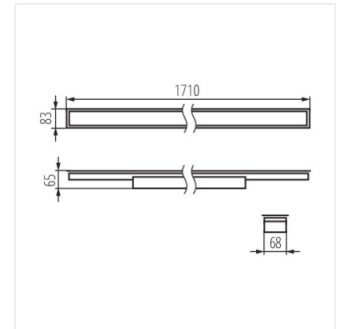

ALD 50W-830-MPR-B-PT