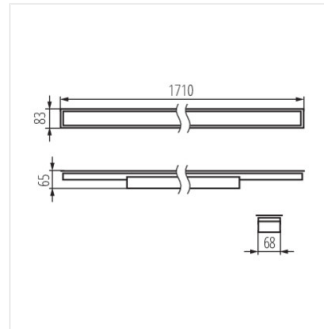

ALD 50W-840-MAT-W-PT

ALD 50W-840-MPR-B-PT

ALD 50W-840-MPR-SR-PT

ALD 50W-840-MPR-W-PT

ALIN LED DALI 50W 1710mm PT

Plafoniera led lineare

ALD 50W-830-MAT-B-PT

ALD 50W-830-MAT-SR-PT