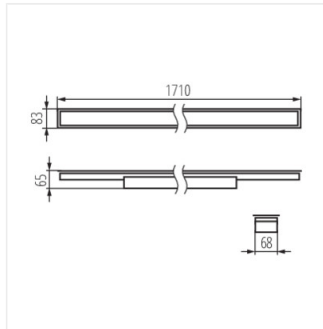

ALD 50W-840-MAT-W-PT

ALD 50W-840-MPR-B-PT

ALD 50W-840-MPR-SR-PT

ALD 50W-840-MPR-W-PT

ALIN LED DALI 50W 1710mm PT

Plafoniera led lineare

ALD 50W-830-MAT-B-PT

ALD 50W-830-MAT-SR-PT