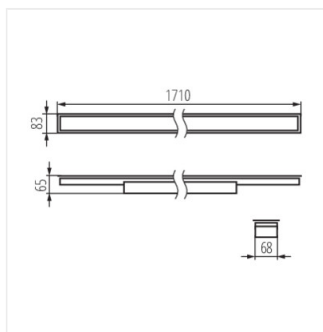

ALD 50W-830-MPR-SR-PT