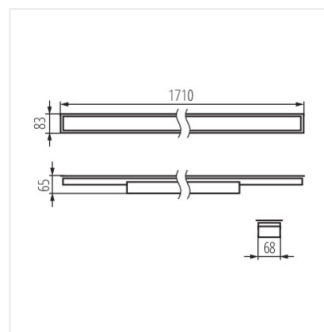

ALD 50W-830-MPR-W-PT