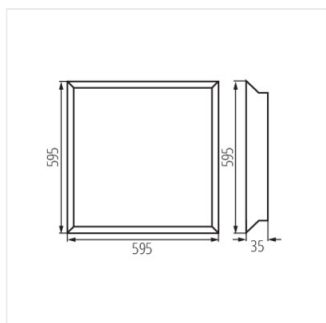

BLINGO P 38W 6060