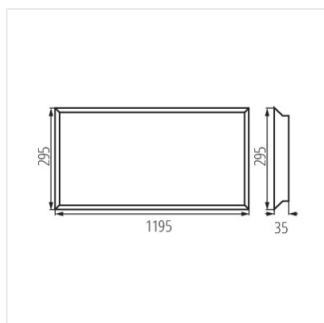

BLINGO R 38W 12030

BLINGO BL

Pannello led da incasso

		BLINGO LED				
		BLINGO P 38W 6060 NW	BLINGO R 38W 12030 NW	BLINGO R 38W 6060 NW	BLINGO RU 38W 6060 NW	BLINGO TU 48W 6060 NW
ACCESSORIES	index	33180	29823	29822	29824	29825
ADTR-H 6060 B	29845	✓		✓	✓	
ADTR-H 6060 SR	29844	✓		✓	✓	
ADTR-H 6060 W	29843	✓		✓	✓	
ADTR-H 12030 B	33391		✓			
ADTR-H 12030 SR	33392		✓			
ADTR-H 12030 W	33390		✓			
ADTR-H 76MM 6060 B (on individual order only)	33396					✓
ADTR-H 76MM 6060 SR (on individual order only)	33397					✓
ADTR-H 76MM 6060 W (on individual order only)	33398					✓
CLIPS BLINGO RT	29826	✓	✓	✓	✓	✓
SPN BRAVO S/P 60-62	28504	✓	✓	✓	✓	✓