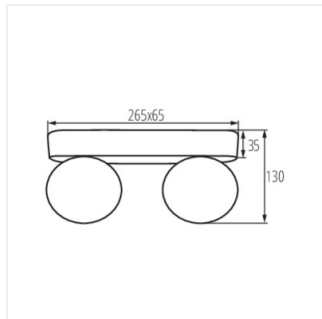

DROMI LED EL-2 13W-GR

DROMI LED EL-2 13W-GR