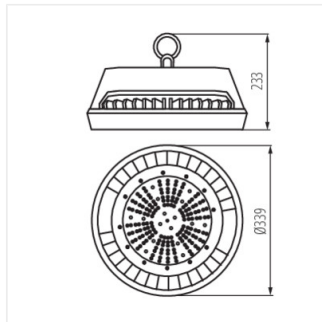

HB MASTER LED

Luminaire LED high bay

HB MASTER LED 100W

HB MASTER LED 150W

HB MASTER LED 200W

HB MASTER LED 100W, HB
MASTER LED 150W

HB MASTER LED 200W

HB MASTER LED