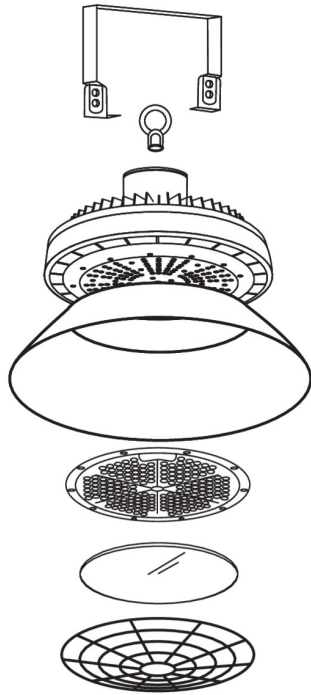

HB MASTER LED

Luminaire LED high bay

HB MASTER LED 100W

HB MASTER LED 150W

HB MASTER LED 200W

HB MASTER LED 100W, HB
MASTER LED 150W

HB MASTER LED 200W

HB MASTER LED

Luminaire LED high bay

ACCESSOIRES:

28543 HBM BRACKET 100/150W Fixation pour luminaire HB MASTER 100 W, 150 W

28545 HBM GRID 100/150W Grille de protection pour luminaire HB MASTER 100 W, 150 W

28537 HBM LENS 60D 100/150W Objectif 60 degrés pour luminaire HB MASTER 100 W, 150 W